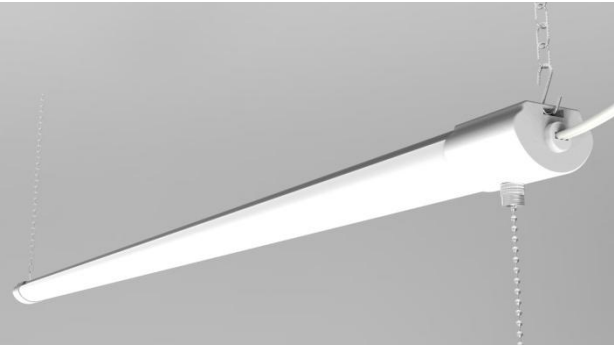

SHOP LIGHT –SINGEL TUBE

LED NA-SL SERIES

3200lm

4000lm

5000lm

CONSTRUCTION:

- White coloured polycarbonate body
- Opal polycarbonate diffuser

FEATURES:

- Damp Location
- 2*12" Hanging Chains with Hook
- 7.5" ON/OFF Pull Chains
- Powered by 5ft. 18/2 SPT-2 Cord
- Pro-diffuser providing higher photometric performance than LED tubes and low glare lighting
- Wide operating ambient temperature range of -4°F to 113°F

WARRANTY

RATED HOURS

IP RATING

OPERATING VOLTAGE

BEAM ANGLE

SAFE CLASS

Model No.	Dimension
WR-SLN03-32W	2in*46.26in*1.3in 51mm*1175mm*33mm
WR-SLN03-40W	
WR-SLN03-50W	

ACCESSORIES

- ST3.5*25 screws x2
- Expansion Plug x2
- 12" Hanging Chains with Hooks x2