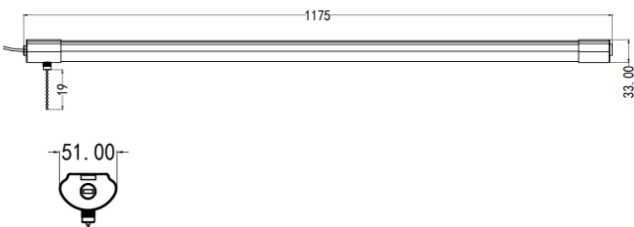

- ST3.5*25 screws x2
- Expansion Plug x2
- 12" Hanging Chains with Hooks x2

Notes:

4000lm&5000lm Linkable

A maximum of 4&5(200W) units can be linked together, With a maximum distance of 1 foot between each light