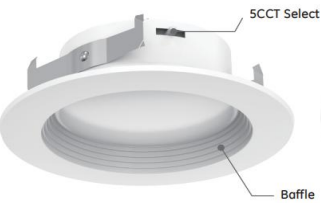

900lm

1250lm

1600lm