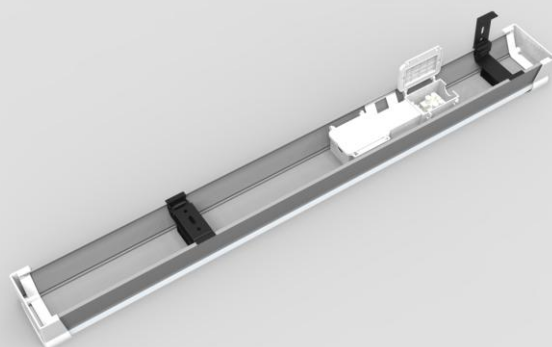

130

BEAM ANGLE

MULTI WATTAGE

MULTI-WATTAGE

Model No.

Dimension

WR-LE6858-20W-CCT

600*68*58

WR-LE6858-40W-CCT

1200*68*58

ACCESSORIES

ST3.5*25 screws x2

Expansion Plug x2

Waterproof gasket x2

Clips x2

IP65 BATTEN LIGHT-LE6858