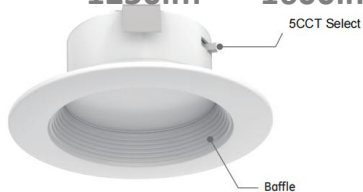

900lm

1250lm

1600lm