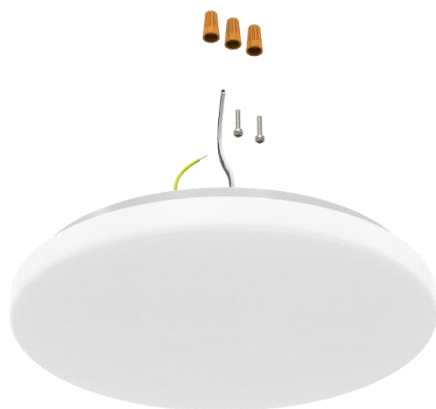

DOUBLE TRIMS FLUSH MOUNT

LED NA-CL SERIES

1050lm

1450lm

1750lm

CONSTRUCTION:

- White coloured Metal body
- Opal PMMA diffuser

FEATURES: