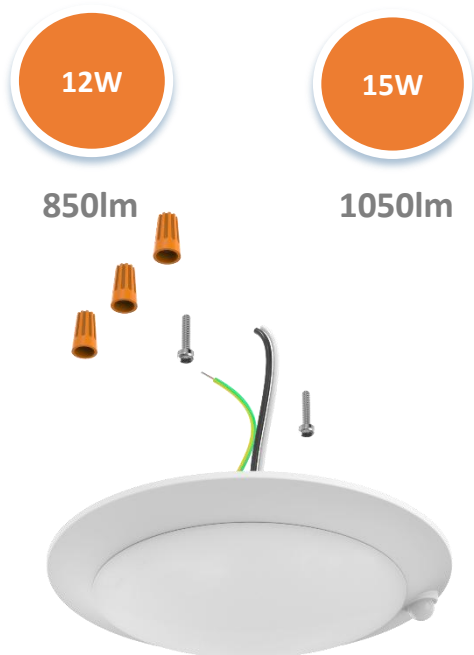

DISK LIGHT WITH 2 WAY INSTALLATION

LED NA-DK SERIES

CONSTRUCTION:

- White coloured Aluminum body
- Opal PMMA diffuser

FEATURES:

- Damp Location
- 5CCT SELECTABLE
- PIR Motion Sensor
- Wide operating ambient temperature range of -4°F to 113°F

WARRANTY

RATED HOURS

IP RATING

OPERATING VOLTAGE

BEAM ANGLE

SAFE CLASS

5CCT

Model No.	Dimension (inch)	Dimension (mm)
WR-DKN01-12W-01P	Φ5.9*0.95	Φ150*24.2mm
WR-DKN01-12W-02P	Φ5.9*0.95	Φ150*24.2mm
WR-DKN01-15W-01P	Φ7.3*1	Φ185*25.4mm
WR-DKN01-15W-02P	Φ7.3*1	Φ185*25.4mm

Model No.	Size	Total Power (W)	Total Light Output (LM) (White)	CCT	CRI
WR-DKN01-12W-01P	4"	12	850	5CCT	80/90
WR-DKN01-12W-02P	4"	12	850	5CCT	80/90
WR-DKN01-15W-01P	6"	15	1050	5CCT	80/90
WR-DKN01-15W-02P	6"	15	1050	5CCT	80/90