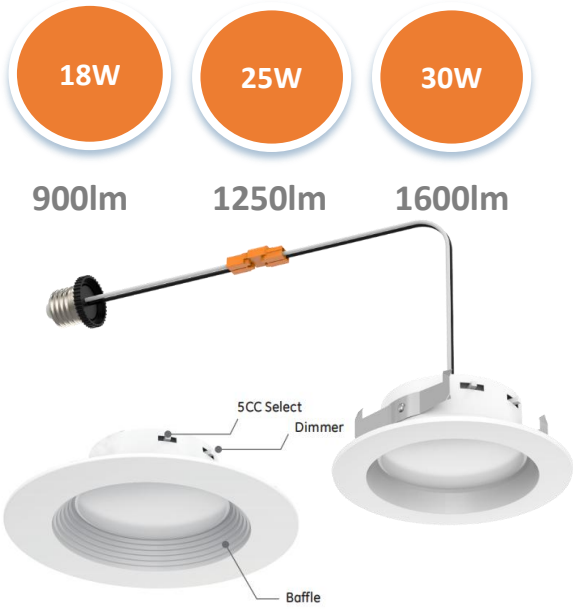

CANLESS RETROFIT WITH EXTERNAL J-BOX

LED NA-DL SERIES