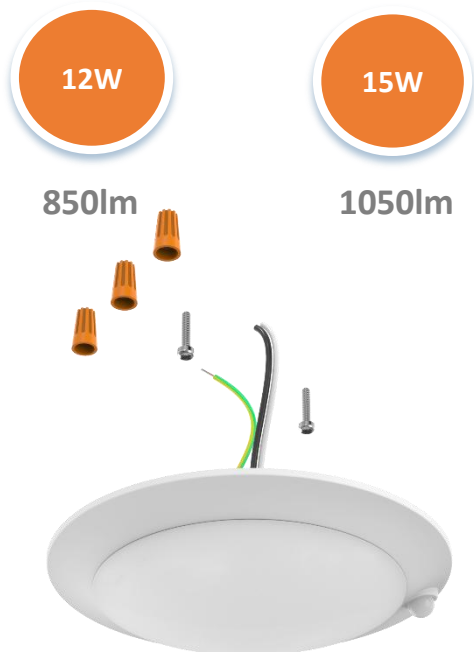

DISK LIGHT WITH 2 WAY INSTALLATION

LED NA-DK SERIES

CONSTRUCTION:

- White coloured Aluminum body
- Opal PMMA diffuser

FEATURES:

- Damp Location
- 5CCT SELECTABLE
- PIR Motion Sensor
- Wide operating ambient temperature range of -4°F to 113°F

WARRANTY

RATED HOURS

IP RATING

OPERATING VOLTAGE

BEAM ANGLE

SAFE CLASS

5CCT

Model No.	Dimension (inch)	Dimension (mm)
WR-DKN01-12W-01P	Φ5.9*0.95	Φ150*24.2mm
WR-DKN01-12W-02P	Φ5.9*0.95	Φ150*24.2mm
WR-DKN01-15W-01P	Φ7.3*1	Φ185*25.4mm
WR-DKN01-15W-02P	Φ7.3*1	Φ185*25.4mm

Model No.	Size	Total Power (W)	Total Light Output (LM) (White)	CCT	CRI
WR-DKN01-12W-01P	4"	12	850	5CCT	80/90
WR-DKN01-12W-02P	4"	12	850	5CCT	80/90
WR-DKN01-15W-01P	6"	15	1050	5CCT	80/90
WR-DKN01-15W-02P	6"	15	1050	5CCT	80/90